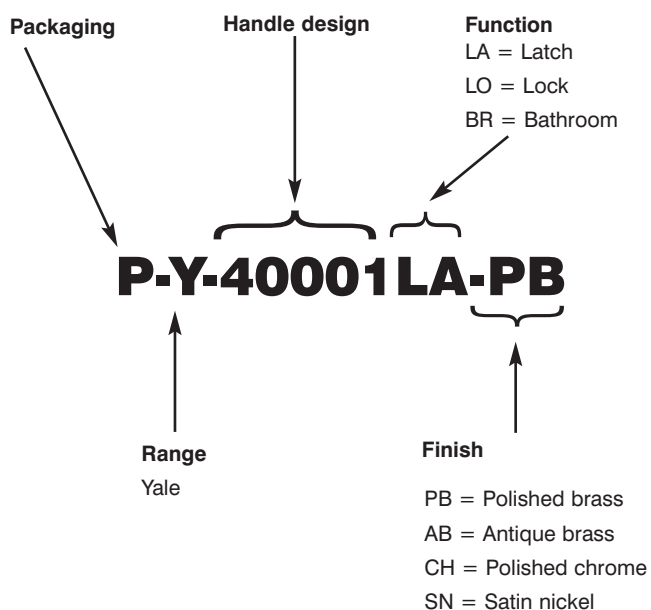

## Features

- All lever handles are fully sprung to provide a smooth and positive return to the latched position.
- Handles are supplied with standard 8mm spindles to suit UK tubular latches or mortice latches and locks.
- Bathroom handles have standard 5mm spindles to suit most UK bathroom and dead locks.
- Lock and bathroom back plate's suit UK standard locks with 57mm centres.
- Fixings are included to suit door thicknesses 35mm – 44mm. Depending on the handle type and the door application face fixings and/or through fixings bolts are supplied. Door thickness and latch/lock type should be checked to ensure that your handle selection is correct.

## Styles

Back plate handle

Round rose handle

Mortice Knob

Keyhole escutcheon

Bathroom thumbturn & release

## Handle coding system