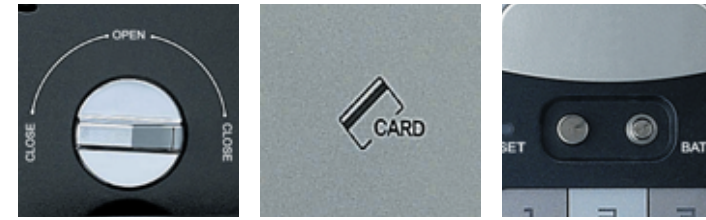

- Digital Mortise Lock
- Proximity card key & Keypad
- Black

## YDM3107

Premium Proximity card Digital Door Lock with anti-panic

Reliable    Convenient    Safe

- 
**Various access**  
 Yale YDM3107 has two access solutions, a pin code or proximity card key at your convenience.
- 
**Missing key invalidation**  
 Once you lose your key, it has no validation as long as you re-register rest of your keys.
- 
**Automatic locking**  
 Yale Digital Door Lock series automatically locks a door after checking it is properly closed. (Manual operation is also available.)
- 
**Anti-panic egress**  
 For convenience and in case of emergency, the door is automatically unlocked whenever the inner lever handle is used.
- 
**Alarm (Break / Damage / Fire)**  
 80dB alarm goes go off if anyone attempts to damage the lock or force the door open or the lock detects over 60°C.
- 
**Low battery and emergency power**  
 It warns in case of low battery with alarm and LED. When the batteries are completely discharged, you can easily supply the emergency power to the lock with a standard 9V battery.
- 
**Mechanical key override**  
 For emergency, it can also be unlocked with a mechanical key.
- 
**Remote Control (Option: YDM2108R)**  
 Remote control type is also available. Wireless Floating ID technology is adopted and works up to 50m.

### Product Specification

Type	Mortise lock
Proximity card keys	4 (Max 20)
Mechanical keys	2
Pin Code	4-12 digits
Color	Black

The world's favourite lock