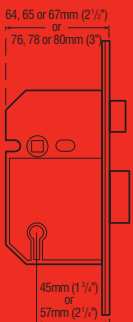

Mortice locks are sized by the depth of the lock case and the rectangular hole – the 'mortice' – into which the lock fits.

If you are replacing an existing mortice lock, you can find out what size you need without removing your old lock.

Simply measure from the edge of the door to the centre of the keyhole. If the measurement is 45mm (1 3/4"), you need a 64, 65 or 67mm (2 1/2") mortice lock. If the measurement is 57mm (2 1/4"), you need a 76, 78 or 80mm (3") mortice lock.

BS EN 12209:2003 **2 H 4 1 0 F 7 K D 2 B**

- High security lock for use with door handles
- Latch operates by turning the handle
- Bolt operates by turning the key
- Strong 20mm bolt

Tools required:

- Drill brace
- **Required Drill Bits:**
  - Ø10mm (3/8")
  - Ø19mm (3/4")
  - Ø22mm (7/8")
- 19mm (3/4") chisel
- Bradawl
- Mallet
- Posi drive screwdriver
- Pencil
- Scissors

For full fitting instructions see inside of pack

Other Yale products:

- **Door handles & knobs**
- **Alarm Kits**
- **Stand alone alarms**
- **Safes**
- **CCTV**