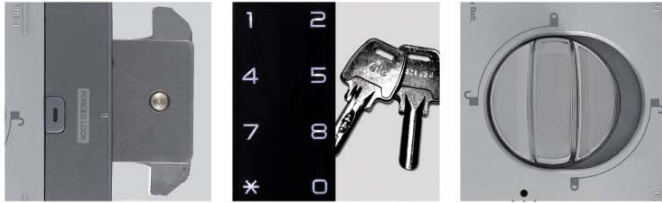

The Yale Collection -
Smarter Solutions for your home.

YDR1211

Yale Digital door lock

- Digital Rim Lock
- Touch Keypad & Mechanical Key
- T-bolt Locking
- Black

The world's favourite lock

YDR1211

Digital Door Lock

Reliable

Convenient

Easy

Various access

Yale YDR1211 has two access solutions, PIN code or Mechanical key for your convenience.

Invisible keypad

Keypad can be seen only when you touch the screen with your palm.

Operation status notification

Whenever any operation is made, the keypad informs you what is happened through different alignment of the numbers.

T-bolt locking Mechanism

Jimmy proofing T-shaped dead-bolt.

Remote Control (Optional)

Remote control type is also available. Wireless Floating ID technology is adopted and works up to 50 m.

YDR1211

Front Body
14(D) x 63(W) x 152(H) mm

Back Body
47(D) x 90(W) x 170(H) mm