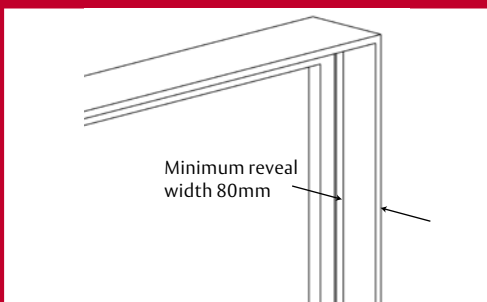

## Lockwood Sliding Door Closer

Innovative and modern, the Lockwood Sliding Door Closer is available from ASSA ABLOY. When used with a suitable self latching device fitted 1500mm above floor level (latch included with purchase), the closer complies with The Fencing of Swimming Pools Act 1987. This means the home owner can have safety and outdoor flow without the hassle of a fence between the house and swimming pool.

- Roller supported, smooth running sliding doors
- Up to 60kg door weight
- Up to 2500mm high
- Up to 1200mm closing range
- 80mm minimum reveal width