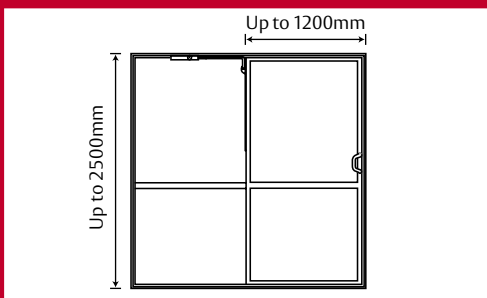

Lockwood Sliding Door Closer

Innovative and modern, the Lockwood Sliding Door Closer is available from ASSA ABLOY. When used with a suitable self latching device fitted 1500mm above floor level (latch included with purchase), the closer complies with The Fencing of Swimming Pools Act 1987. This means the home owner can have safety and outdoor flow without the hassle of a fence between the house and swimming pool.

Adapting technology from our well-known hinged door closers and applying the concept to sliding doors, the Lockwood Sliding Door Closer is hydraulically controlled and can be installed on new doors or retrofitted to most existing doors. Providing safety and convenience, the closer has been designed for easy installation and is available in the popular millennium silver finish.

Features:

- Adjustable closing and latching speeds, adding to safety
- Backcheck
- Self latching device included (provides access from both sides of the door)

The Lockwood Sliding Door Closer suits the following door specifications:

- Roller supported, smooth running sliding doors
- Up to 60kg door weight
- Up to 2500mm high
- Up to 1200mm closing range
- 80mm minimum reveal width